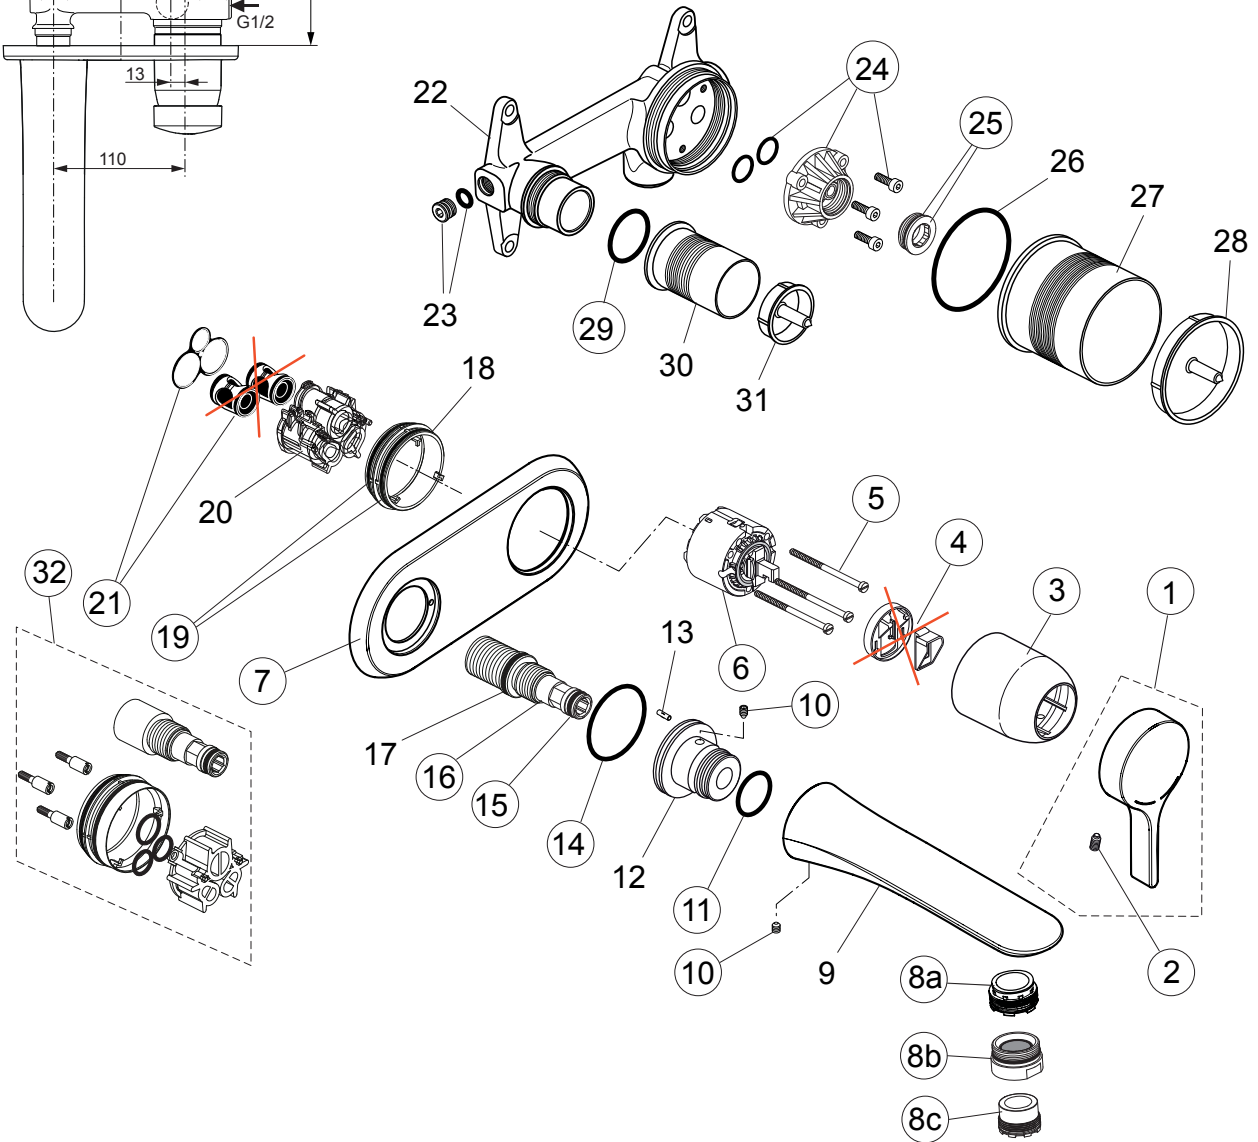

Pre-installation kit 1 **A5948NU**
Design parts chrome Kit2 **A5591AA**
Design parts chrome Kit1 + Kit2 **A5831AA**