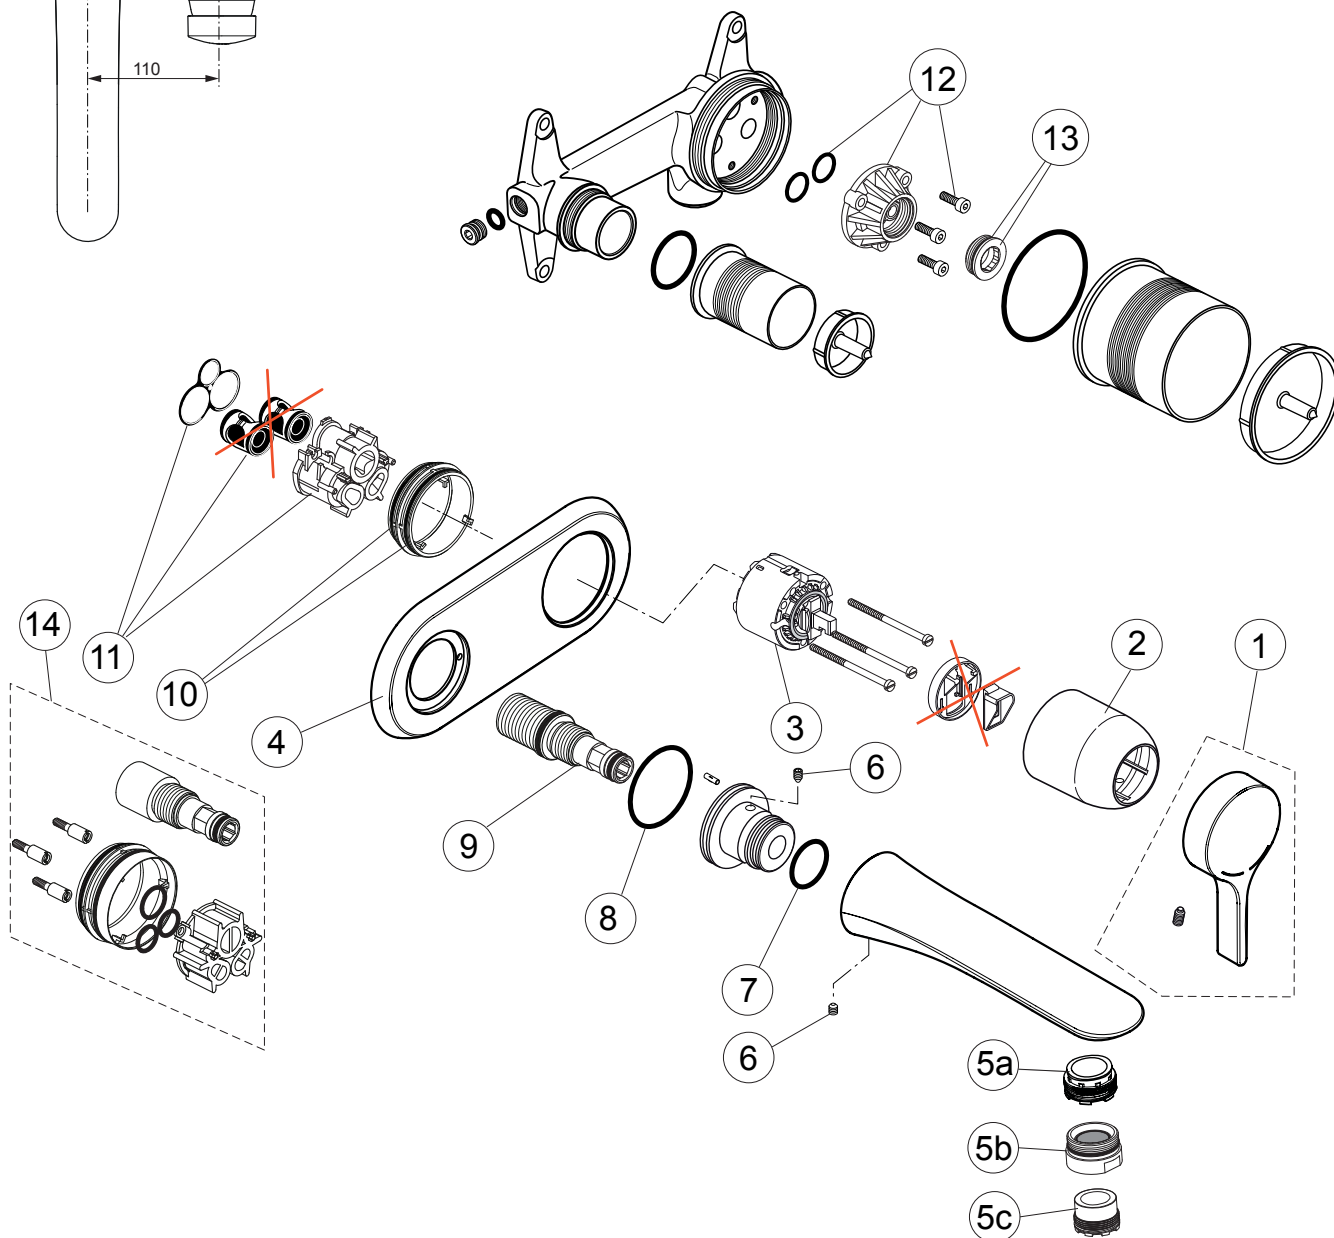

Melange A5591.. A5831..

Ideal Standard

Produced from: Dec. 2020

Pre-installation kit 1 **A5948NU**

Design parts chrome Kit2 **A5591AA**

Design parts chrome Kit1 + Kit2 **A5831AA**

Pos.	Description	Part-Number	Qty.	Pos.	Description	Part-Number	Qty.
1	Lever cpl. with Logo ISI	A 962 065 AA	1 pcs	7	O - ring Ø 28 x 3	A 960 071 NU	2 pcs
2	Cover cap	A 960 893 AA	1 pcs	8	O - ring Ø 41 x 1,78	A 961 863 NU	1 pcs
3	Cartridge	A 960 500 NU	1 pcs	9	Connector nipple cpl.	A 861 270 NU	1 Set
4	Escutcheon	F 960 981 AA	1 pcs	10	O - ring Ø 47,3 x 1,78	A 963 526 NU	2 pcs
5a	Aerator-5l/min + Key (A5591)	A 962 079 NU	1 pcs	11	Low noise insert complete	A 861 000 NU	1 Set
5b	Aerator-5l/min + Key (A5831)	A 962 080 AA	1 pcs	12	Flushing device complete	F 960 881 NU	1 Set
5c	Aerator-full flow (A5831)	A 960 191 NU	1 pcs	13	Plug with o-ring	A 963 548 NU	1 pcs
6	Thread pin M6x8 DIN914	A 860 691 NU	1 pcs	14	Extension kit 20mm longer	F 960 866 NU	1 Set