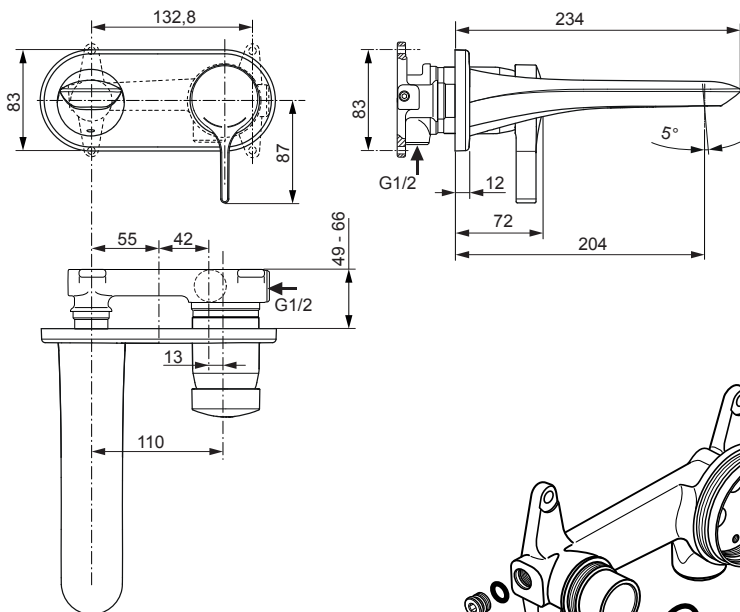

Melange A5591.. A5831..

Ideal Standard

Produced from: Dec. 2020

Pre-installation kit 1 **A5948NU**

Design parts chrome Kit2 **A5591AA**

Design parts chrome Kit1 + Kit2 **A5831AA**

Pos.	Description	Part-Number	Qty.	Pos.	Description	Part-Number	Qty.
1	Lever cpl. with Logo ISI	A 962 065 AA	1 pcs	7	O - ring Ø 28 x 3	A 960 071 NU	2 pcs
2	Cover cap	A 960 893 AA	1 pcs	8	O - ring Ø 41 x 1,78	A 961 863 NU	1 pcs
3	Cartridge	A 960 500 NU	1 pcs	9	Connector nipple cpl.	A 861 270 NU	1 Set
4	Escutcheon	F 960 981 AA	1 pcs	10	O - ring Ø 47,3 x 1,78	A 963 526 NU	2 pcs
5a	Aerator-5l/min + Key (A5591)	A 962 079 NU	1 pcs	11	Low noise insert complete	A 861 000 NU	1 Set
5b	Aerator-5l/min + Key (A5831)	A 962 080 AA	1 pcs	12	Flushing device complete	F 960 881 NU	1 Set
5c	Aerator-full flow (A5831)	A 960 191 NU	1 pcs	13	Plug with o-ring	A 963 548 NU	1 pcs
6	Thread pin M6x8 DIN914	A 860 691 NU	1 pcs	14	Extension kit 20mm longer	F 960 866 NU	1 Set