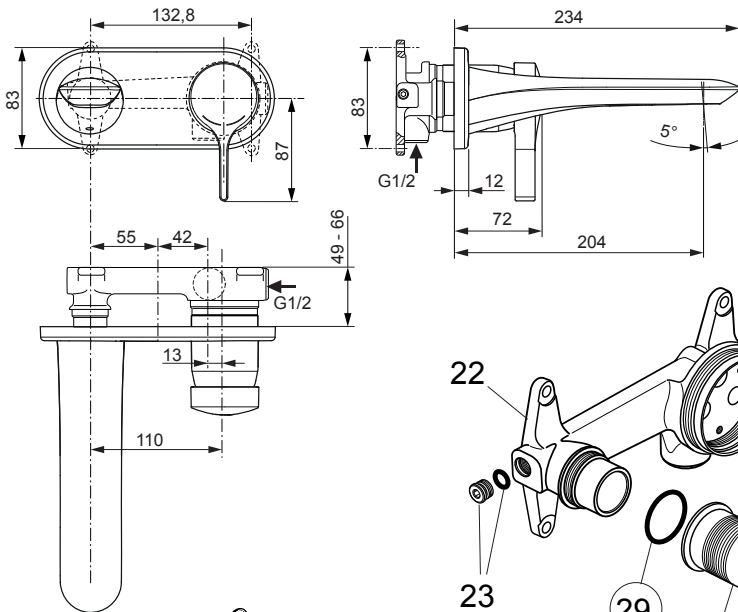

Melange A5591.. A5831..

Produced from: **Sept. 2013 - Nov. 2020**

Pre-installation kit 1 **A5948NU**
 Design parts chrome Kit2 **A5591AA**
 Design parts chrome Kit1 + Kit2 **A5831AA**

Pos.	Description	Part-Number	Qty.	Pos.	Description	Part-Number	Qty.
1	Lever cpl. with Logo ISI	A 962 065 AA	1 pcs	16	Connector nipple cpl.	A 861 270 NU	1 Set
2	Thread pin M5x10 DIN915	A 963 309 NU	1 pcs	17	O - ring Ø 19 x 2,5		
3	Cover cap	A 960 893 AA	1 pcs	18	Plastic ring		
4	ECO-kit			19	O - ring Ø 47,3 x 1,78	A 963 526 NU	2 pcs
5	Cylindrical screw M4x69	A 963 783 NU	3 pcs	20	Plastic insert		
6	Cartridge with pos. 4	A 960 500 NU	1 pcs	21	Low noise insert complete	A 963 524 NU	1 Set
7	Escutcheon	F 960 981 AA	1 pcs	22	Body (built-in)		
8a	Aerator-5l/min + Key (A5591)	A 962 079 NU	1 pcs	23	Superior block M10x1		
8b	Aerator-5l/min + Key (A5831)	A 962 080 AA	1 pcs	24	Flushing device complete	F 960 881 NU	1 Set
8c	Aerator-full flow (A5831)	A 960 191 NU	1 pcs	25	Plug with o-ring	A 963 548 NU	1 pcs
9	Spout 200mm projection			26	O - ring Ø 54 x 2,5		
10	Thread pin M6x8 DIN914	A 860 691 NU	1 pcs	27	Plaster guard for cartridge		
11	O - ring Ø 28 x 3	A 960 071 NU	2 pcs	28	Cover for pos. 27		
12	Connector spout			29	O - ring Ø 26 x 2,5	A 860 845 NU	1 pcs
13	Groove pin 3x10 DIN1474			30	Plaster guard for spout		
14	O - ring Ø 41 x 1,78	A 961 863 NU	1 pcs	31	Cover for pos. 30		
15	O - ring Ø 10 x 2	A 963 495 NU	2 pcs	32	Extension kit 20mm longer	F 960 866 NU	1 Set