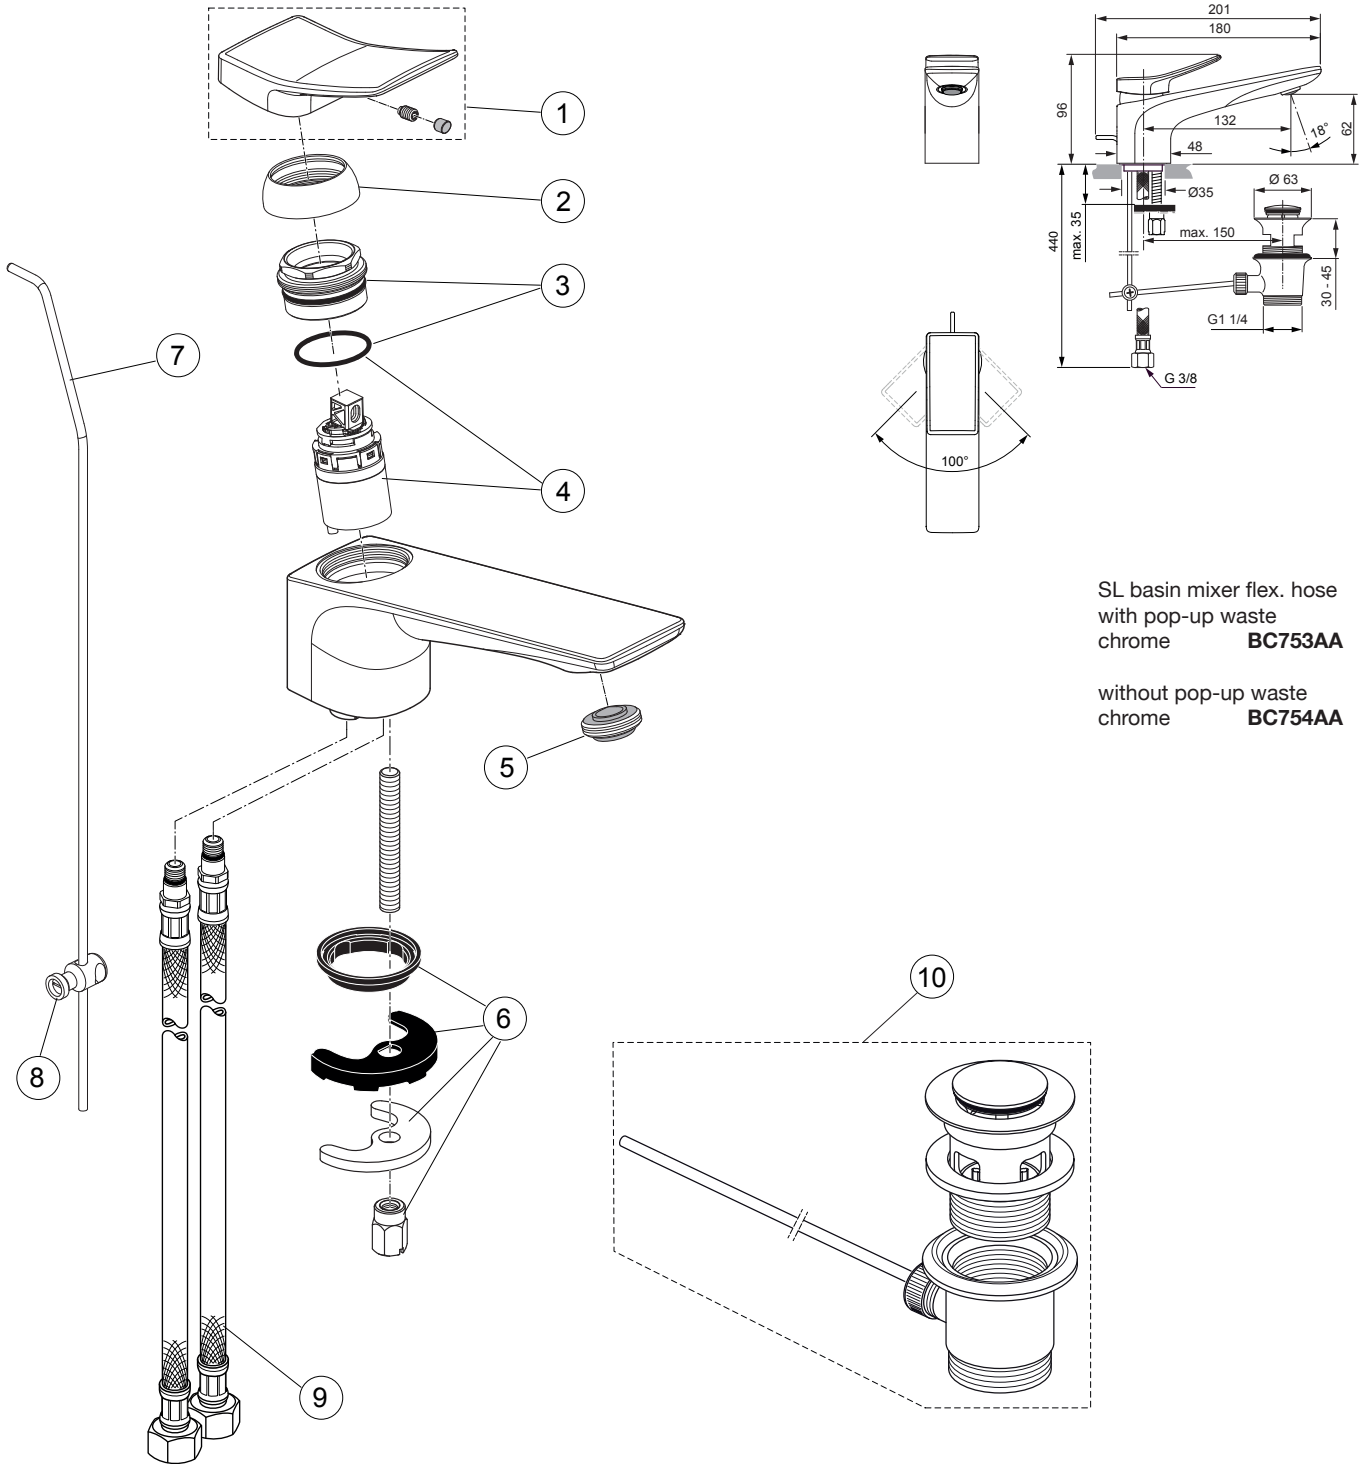

Produced since: **Nov. 2019**

SL basin mixer flex. hose  
with pop-up waste  
chrome **BC753AA**

without pop-up waste  
chrome **BC754AA**

**Replace XX with the appropriate finish code**

Chrome = AA Silver Storm = GN Gold = A2 Magnetic Grey = A5

**Example spare part order:**

**A 861 416 AA** in Chrome

Pos.	Description	Part-Number	Qty.	Pos.	Description	Part-Number	Qty.
1	Lever cpl.	<b>A 861 416 XX</b>	1 Set				
2	Cover cap	<b>A 861 417 XX</b>	1 pcs				
3	O - Ring Ø 28 x 2	<b>A 963 299 NU</b>	1 pcs				
4	Cartridge Ø28 + O - Ring	<b>A 861 399 NU</b>	1 Set				
5	Aerator M24x1 - 5ltr/min	<b>A 861 418 NU</b>	1 pcs				
6	Fixation kit	<b>A 964 520 NU*</b>	1 Set				
7	Lift rod cpl. + Pos. 8	<b>B 960 900 XX</b>	1 Set				
8	Bracket	<b>A 961 172 NU</b>	1 pcs				
9	Flex. hose M8x1-G3/8-450	<b>A 860 612 NU</b>	1 pcs				
10	Pop-up waste complete	<b>A 961 230 XX</b>	1 Set				

\*Universal set (not all parts needed)