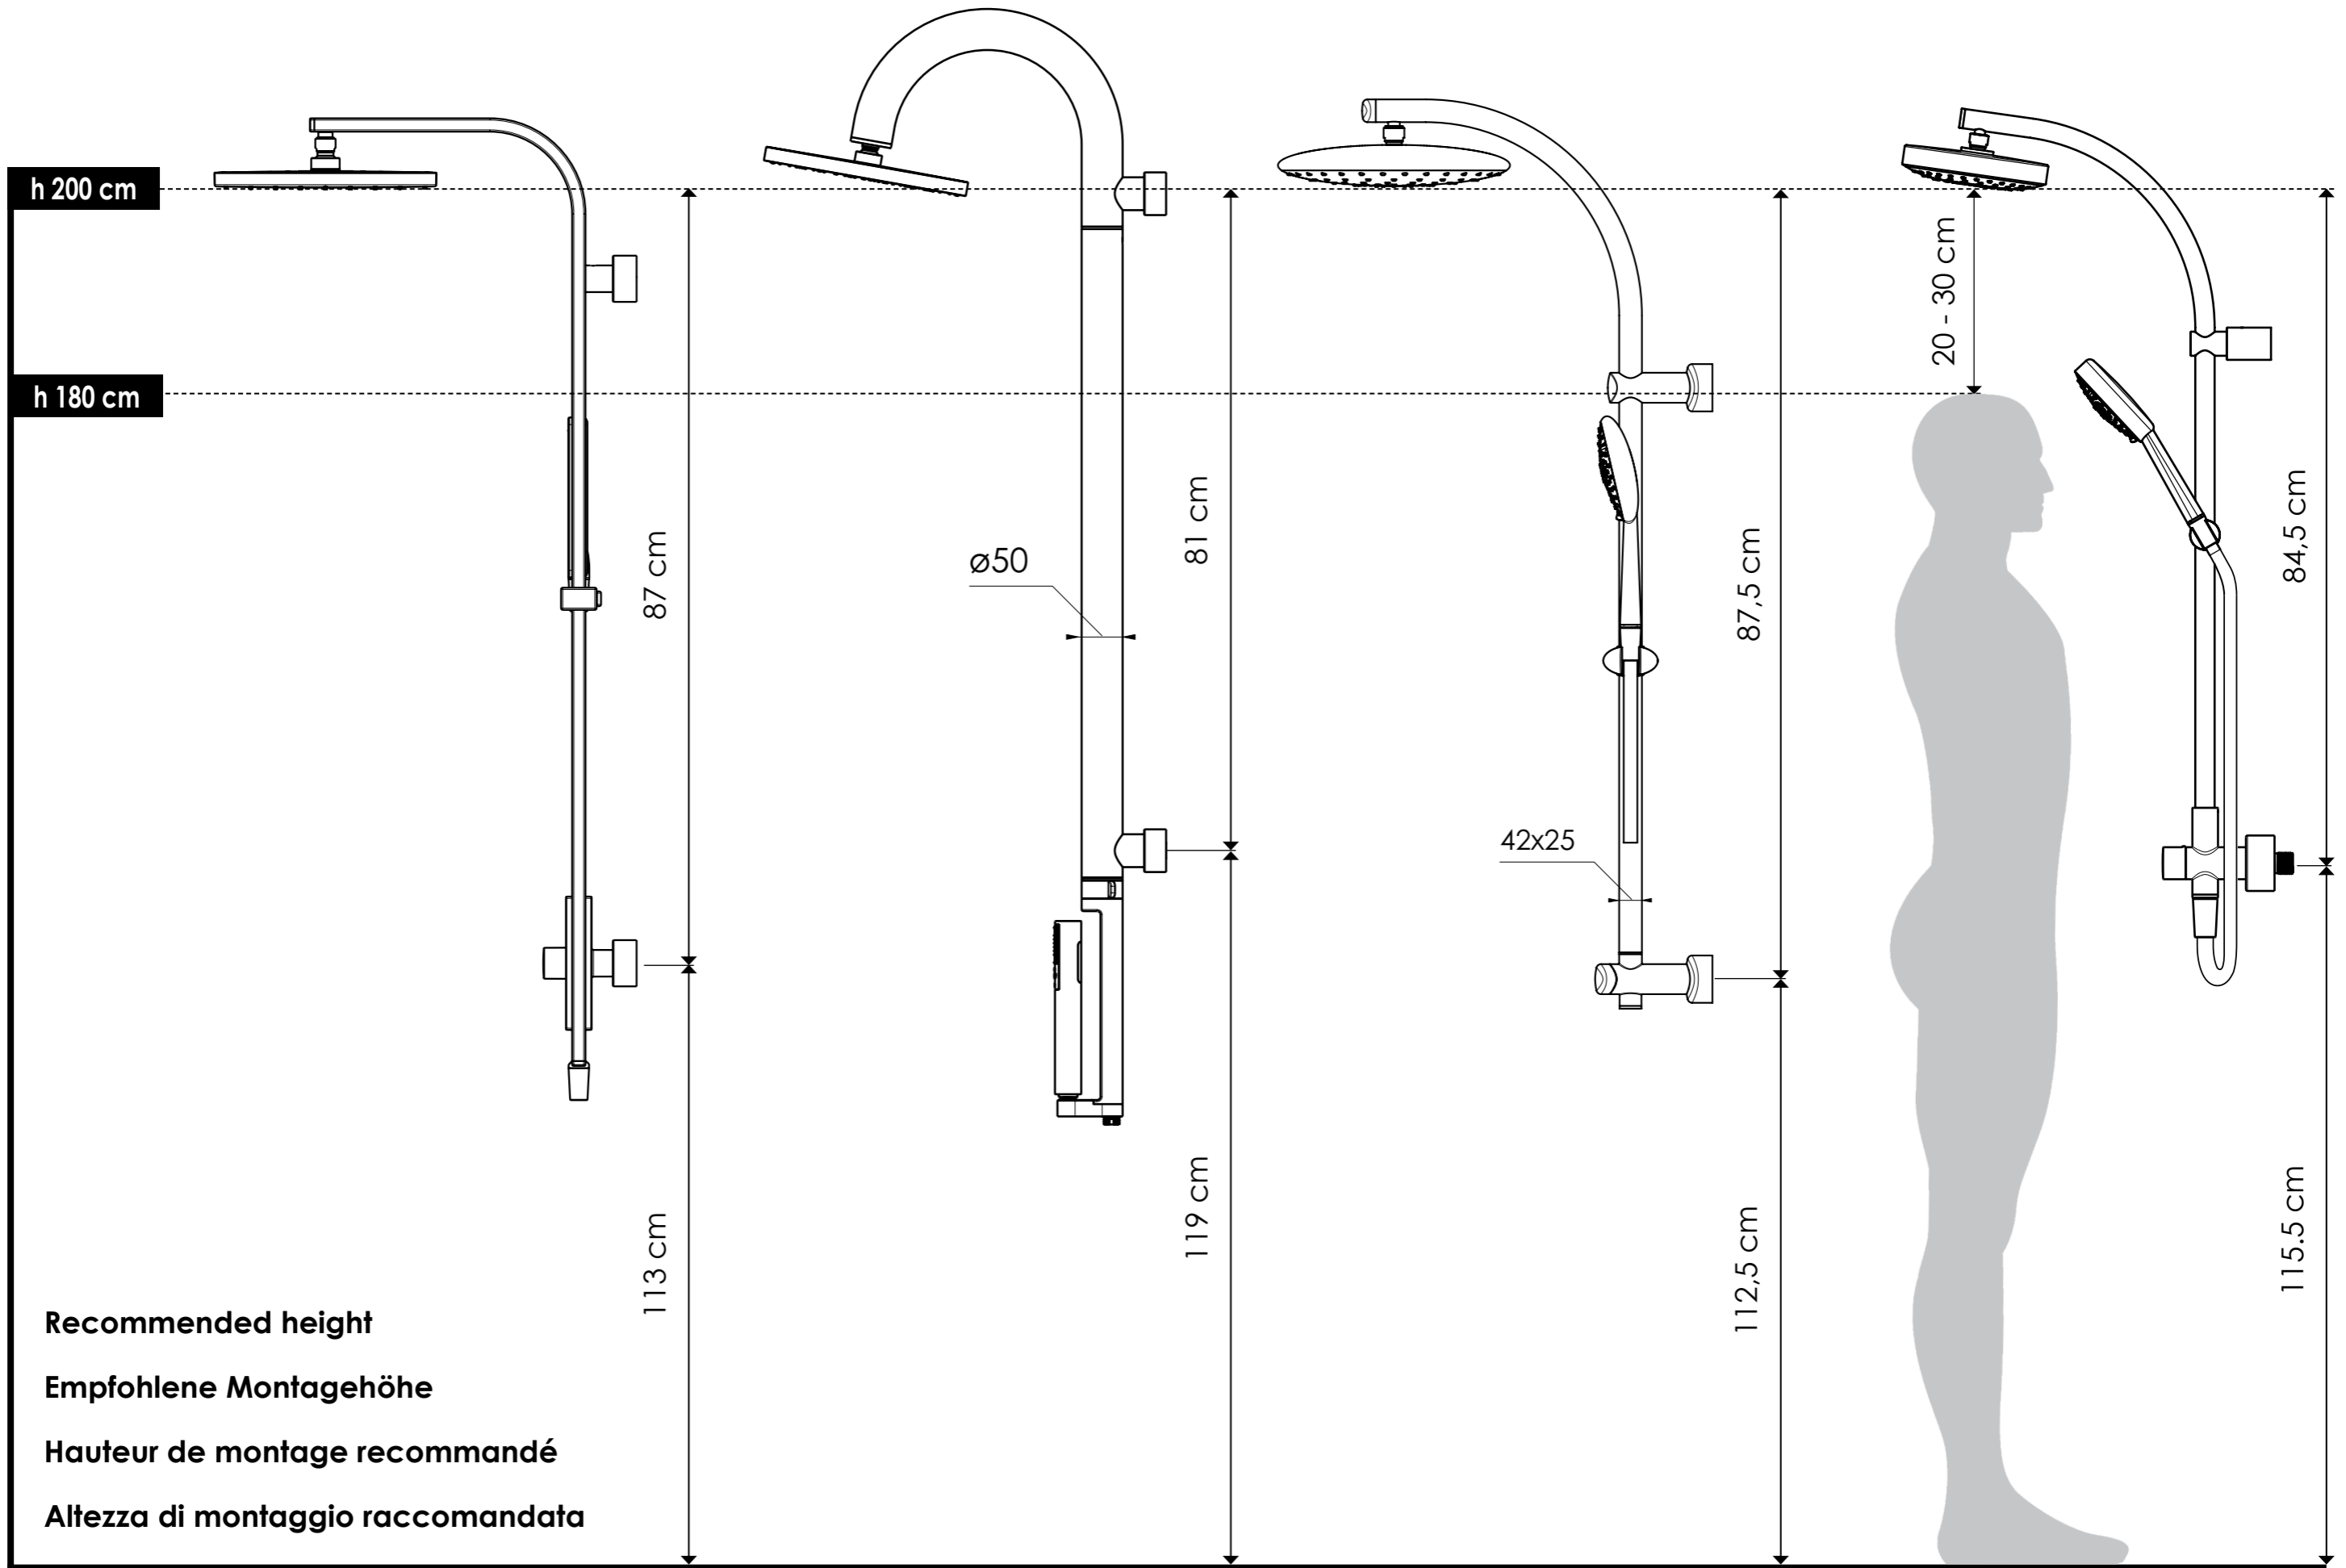

System Pure

System 50

System Space

System 24-System 18

Recommended height
Empfohlene Montagehöhe
Hauteur de montage recommandé
Altezza di montaggio raccomandata