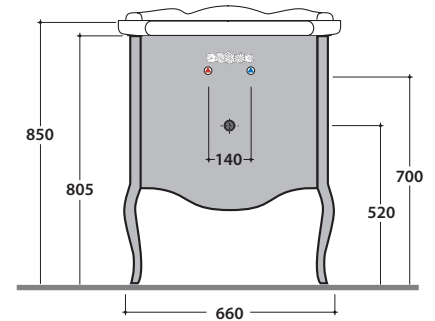

PAESTUM LAVABO PA006.BI

CE EN 14688:2015

GLOBO

Cod. **PATC06**

Struttura a terra 65.56 h82 cm in ottone cromato, per lavabo PA006. Peso 14,5 Kg

Brass chromium-plated floor-mounted structure 65.56 h82 cm, for basin PA006. Weight 14,5 Kg

Cod. **PA035**

Struttura sospesa 69.57 h56 cm in metallo anticato, per lavabo PA006. Peso 6 Kg

Old looking metal wall-hung structure 69.57 h56 cm, for basin PA006. Weight 6 Kg

Cod. **PA034**

Struttura a terra 69.56 h81 cm in metallo anticato, per lavabo PA006. Peso 8 Kg

Old looking metal floor-mounted structure 69.56 h81 cm, for basin PA006. Weight 8 Kg

PAESTUM LAVABO PA006.BI

CE EN 14688:2015

GLOBO

Cod. **PS071FO**

Foglia oro
Gold-leaf finish

Cod. **PS071FA**

Foglia argento
Silver-leaf finish

Cod. **PS071RN**

Rovere nero
Black oak finish

Cod. **PS071RB**

Rovere bianco
White oak finish

Ingombro massimo con cassetto aperto mm. 970
Maximum encumbrance with open drawer mm. 970

Base a terra 69.56 h80 cm per lavabo PA006, 1 cassetto. Peso 21 Kg
Floor-mounted base 69.56 h80 cm for basin PA006, 1 drawer. Weight 21 Kg