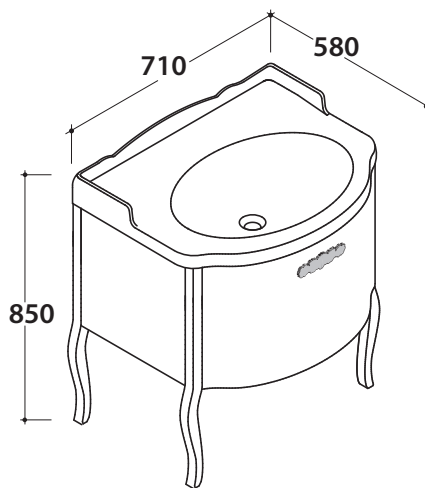

Lavabo 71.58 h22 cm. Installazione sospesa o su colonna a terra. Completo di fissaggi.

Peso 24 Kg

Basin 71.58 h20 cm. Wall-hung installation or on floor mounted pedestal. Fixing kit included.

Weight 24 Kg

PAESTUM LAVABO PA006.BI

CE EN 14688:2015

GLOBO

Cod. **PATC06**

Struttura a terra 65.56 h82 cm in ottone cromato, per lavabo PA006. Peso 14,5 Kg

Brass chromium-plated floor-mounted structure 65.56 h82 cm, for basin PA006. Weight 14,5 Kg

Old looking metal floor-mounted structure 69.56 h81 cm, for basin PA006. Weight 8 Kg

PAESTUM LAVABO PA006.BI

CE EN 14688:2015

GLOBO

Cod. **PS071FO**

Foglia oro
Gold-leaf finish

Cod. **PS071FA**

Foglia argento
Silver-leaf finish

Cod. **PS071RN**

Rovere nero
Black oak finish

Cod. **PS071RB**

Rovere bianco
White oak finish

Ingombro massimo con cassetto aperto mm. 970
Maximum encumbrance with open drawer mm. 970

Base a terra 69.56 h80 cm per lavabo PA006, 1 cassetto. Peso 21 Kg
Floor-mounted base 69.56 h80 cm for basin PA006, 1 drawer. Weight 21 Kg