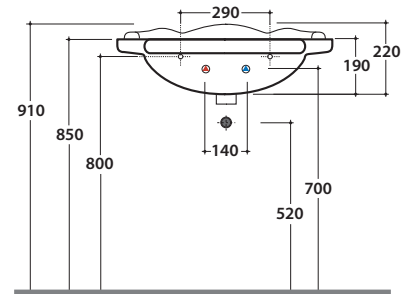

Cod. **PA005.BI**

Colonna a terra. Per lavabi PA006 e PA057. Peso 13 Kg

Floor mounted pedestal. For basins PA006 and PA057. Weight 13 Kg

Cod. **FI012BI**

Piletta up and down con tappo in ceramica per lavabi con troppo pieno. Peso 0,5 Kg

Push open valve drain with ceramic top for basins with overflow. Weight 0,5 Kg

Cod. **FI012CR**

Piletta cromata up and down per lavabi con troppopieno. Peso 0,5 Kg

Push open chromed valve drain for basins with overflow. Weight 0,5 Kg