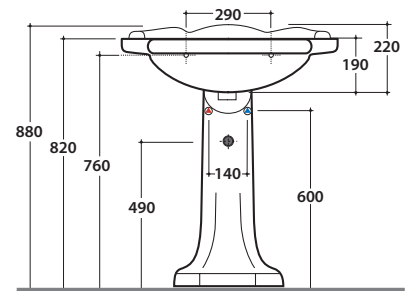

Cod. **PA005.BI**

Colonna a terra. Per lavabi PA006 e PA057. Peso 13 Kg

Floor mounted pedestal. For basins PA006 and PA057. Weight 13 Kg

Cod. **FI012BI**

Piletta up and down con tappo in ceramica per lavabi con troppo pieno. Peso 0,5 Kg

Push open valve drain with ceramic top for basins with overflow. Weight 0,5 Kg

Cod. **FI012CR**

Piletta cromata up and down per lavabi con troppopieno. Peso 0,5 Kg

Push open chromed valve drain for basins with overflow. Weight 0,5 Kg