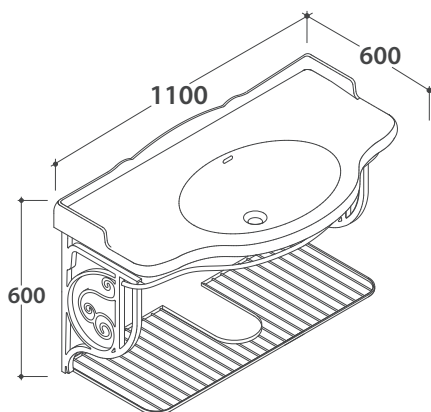

# GLOBO

Cod. **PASC22**

Struttura sospesa 108.62 h47 cm in ottone cromato per lavabo PA022. Peso 11 Kg  
Brass chromium-plated wall-hung structure 108.62 h47 cm for basin PA022. Weight 11 Kg

Cod. **PATC22**

Struttura a terra 105.59 h83 cm in ottone cromato per lavabo PA022. Peso 13 Kg  
Brass chromium-plated floor-mounted structure 105.59 h83 cm for basin PA022. Weight 13 Kg

Cod. **PA037**

Struttura sospesa 103.61 h56 cm in metallo anticato per lavabo PA022. Peso 9 Kg  
Old looking metal wall-hung structure 103.61 h56 cm for basin PA022. Weight 9 Kg