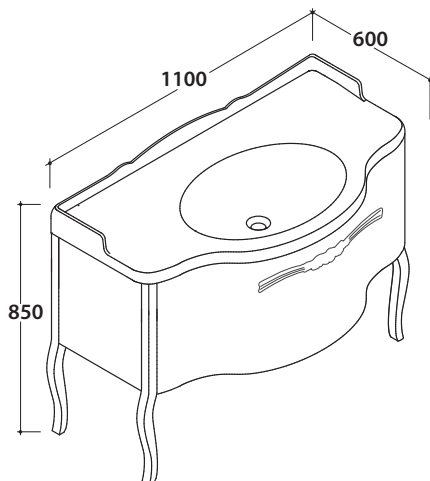

Laccato CRETA  
*Lacquered CRETA*

Cod. **PS110CL**

Laccato CLAY  
*Lacquered CLAY*

Cod. **PS110RN**

Rovere nero  
*Black oak finish*

Cod. **PS110RB**

Rovere bianco  
*White oak finish*

*Ingombro massimo con cassetto aperto mm. 860  
Maximum encumbrance with open drawer mm. 860*

Base a terra 102.58 h81,5 cm per lavabo PA022, 1 cassetto. Peso 27 Kg  
*Floor-mounted base 102.58 h81,5 cm for basin PA022, 1 drawer. Weight 27 Kg*