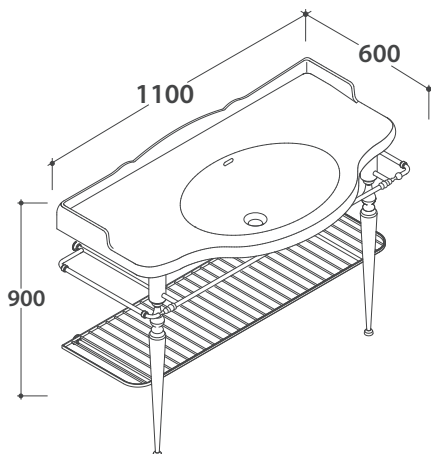

# GLOBO

Cod. **PASC22**

Struttura sospesa 108.62 h47 cm in ottone cromato per lavabo PA022. Peso 11 Kg  
Brass chromium-plated wall-hung structure 108.62 h47 cm for basin PA022. Weight 11 Kg

Cod. **PATC22**