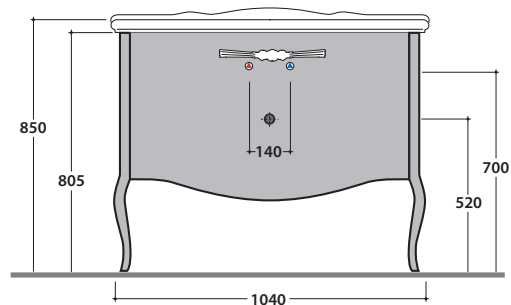

Laccato CRETA  
*Lacquered CRETA*

Cod. **PS110CL**

Laccato CLAY  
*Lacquered CLAY*

Cod. **PS110RN**

Rovere nero  
*Black oak finish*

Cod. **PS110RB**

Rovere bianco  
*White oak finish*

*Ingombro massimo con cassetto aperto mm. 860  
Maximum encumbrance with open drawer mm. 860*

Base a terra 102.58 h81,5 cm per lavabo PA022, 1 cassetto. Peso 27 Kg  
*Floor-mounted base 102.58 h81,5 cm for basin PA022, 1 drawer. Weight 27 Kg*