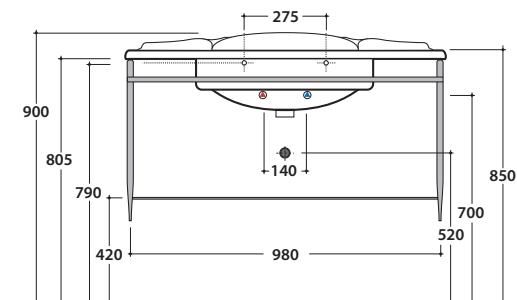

# GLOBO

Cod. **PASC22**

Struttura sospesa 108.62 h47 cm in ottone cromato per lavabo PA022. Peso 11 Kg  
Brass chromium-plated wall-hung structure 108.62 h47 cm for basin PA022. Weight 11 Kg

Cod. **PATC22**

Struttura a terra 105.59 h83 cm in ottone cromato per lavabo PA022. Peso 13 Kg  
Brass chromium-plated floor-mounted structure 105.59 h83 cm for basin PA022. Weight 13 Kg

Cod. **PA037**

Struttura sospesa 103.61 h56 cm in metallo anticato per lavabo PA022. Peso 9 Kg  
Old looking metal wall-hung structure 103.61 h56 cm for basin PA022. Weight 9 Kg