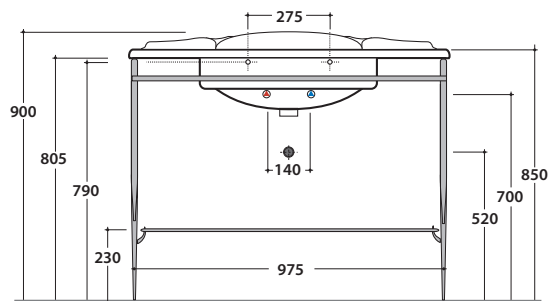

PAESTUM LAVABO PA022.BI

CE EN 14688:2015

GLOBO

Cod. **PA036**

Struttura a terra 103.61 h81 cm in metallo anticato per lavabo PA022. Peso 9 Kg
Old looking metal floor-mounted structure 103.61 h81 cm for basin PA022. Weight 9 Kg

Cod. **PS110FO**

Foglia oro
Gold-leaf finish

Cod. **PS110FA**

Foglia argento
Silver-leaf finish

Cod. **PS110CA**

Laccato CARBONE
Lacquered CARBONE

Cod. **PS110ME**

Laccato MELOGRANO
Lacquered MELOGRANO

Cod. **PS110CT**

Laccato CRETA
Lacquered CRETA

Cod. **PS110CL**

Laccato CLAY
Lacquered CLAY

Cod. **PS110RN**

Rovere nero
Black oak finish

Cod. **PS110RB**

Rovere bianco
White oak finish