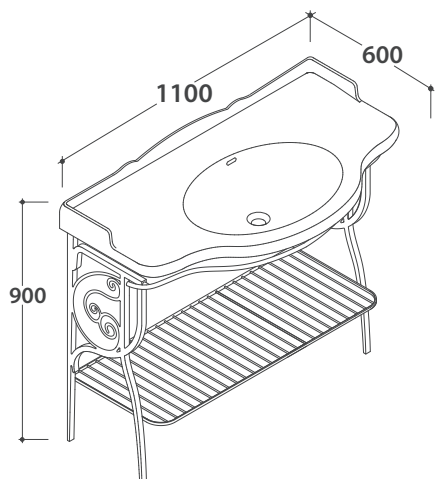

PAESTUM LAVABO PA022.BI

CE EN 14688:2015

GLOBO

Cod. **PA036**

Struttura a terra 103.61 h81 cm in metallo anticato per lavabo PA022. Peso 9 Kg
Old looking metal floor-mounted structure 103.61 h81 cm for basin PA022. Weight 9 Kg

Cod. **PS110FO**

Foglia oro
Gold-leaf finish

Cod. **PS110FA**

Foglia argento
Silver-leaf finish

Cod. **PS110CA**

Laccato CARBONE
Lacquered CARBONE

Cod. **PS110ME**

Laccato MELOGRANO
Lacquered MELOGRANO

Cod. **PS110CT**

Laccato CRETA
Lacquered CRETA

Cod. **PS110CL**

Laccato CLAY
Lacquered CLAY

Cod. **PS110RN**

Rovere nero
Black oak finish

Cod. **PS110RB**

Rovere bianco
White oak finish