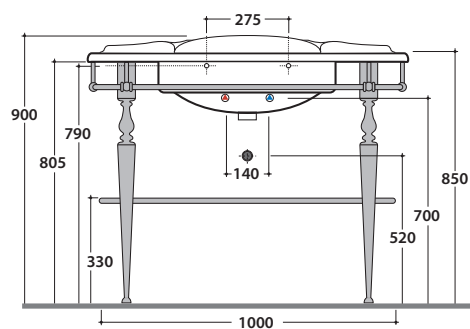

# GLOBO

Cod. **PASC22**

Struttura sospesa 108.62 h47 cm in ottone cromato per lavabo PA022. Peso 11 Kg  
Brass chromium-plated wall-hung structure 108.62 h47 cm for basin PA022. Weight 11 Kg

Cod. **PATC22**

Struttura a terra 105.59 h83 cm in ottone cromato per lavabo PA022. Peso 13 Kg  
Brass chromium-plated floor-mounted structure 105.59 h83 cm for basin PA022. Weight 13 Kg

Cod. **PA037**

Struttura sospesa 103.61 h56 cm in metallo anticato per lavabo PA022. Peso 9 Kg  
Old looking metal wall-hung structure 103.61 h56 cm for basin PA022. Weight 9 Kg