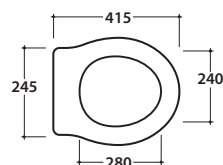

Cod. **VA132**

Riduttore flusso di scarico.
Flow reductor.

Cod. **PU001**

Protezione antiurto e acustica.
Acoustic and crash protection.

Cod. **F1002**

Staffa di fissaggio a "L". Peso 2,5 Kg
Fixing brackets for W/H sanitary. Weight 2,5 Kg