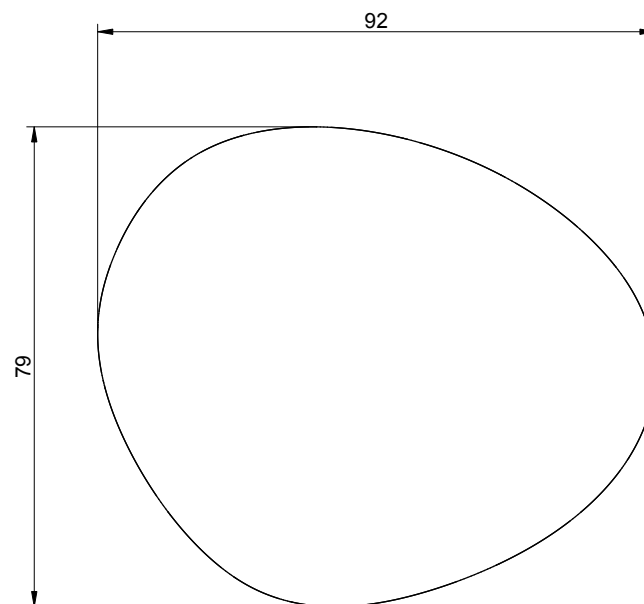

Dimensioni maniglia: Standard - Fashion stone - Legno

Handle dimensions: Standard - Fashion stone - Wood

Le quote riportate a disegno sono indicative e variano in base al materiale

The dimensions shown in the drawing are indicative and vary according to the material