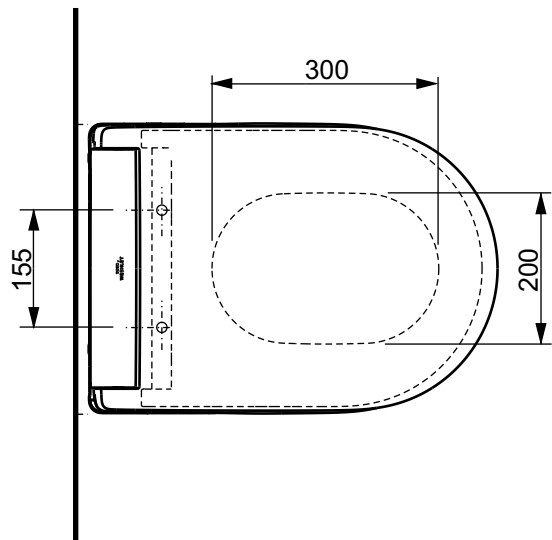

±0=OKFFB

TO BE COMBINED WITH:

- GP WC, wall-hung, just to be used for the mentioned WASHLET™ CW553EY

Designation		TOTO	
WASHLET™ RG Lite, incl. remote controller TCF34170GEU			
Altered	Scale	1:10	
	Signed	T.G.	
	Date	10/03/2021	
		This drawing including the respective data may neither be duplicated nor modified nor altered without the consent of TOTO Europe GmbH. The usage of the data/technical drawings takes place at user's own risk and under exclusion of any liability of TOTO Europe GmbH and/or of the companies of the TOTO-Group. The indicated dimensions are not binding; products are subject to change.	