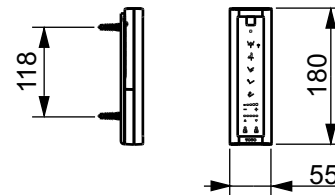

±0=OKFFB

TO BE COMBINED WITH:

- GP WC, wall-hung, just to be used for the mentioned WASHLET™ CW553EY

Designation		TOTO	
WASHLET™ RG Lite, incl. remote controller TCF34170GEU			
Altered	Scale	1:10	
	Signed	T.G.	
	Date	10/03/2021	
		This drawing including the respective data may neither be duplicated nor modified nor altered without the consent of TOTO Europe GmbH. The usage of the data/technical drawings takes place at user's own risk and under exclusion of any liability of TOTO Europe GmbH and/or of the companies of the TOTO-Group. The indicated dimensions are not binding; products are subject to change.	