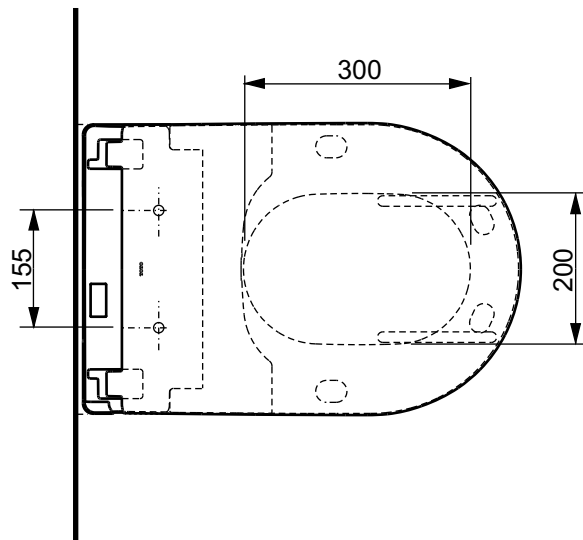

±0=OKFFB

CAN BE COMBINED WITH:

1. RP WC, wall-hung, just to be used for the mentioned WASHLET™ CW542ERY

| | | | |
|--|--|-------------|--|
| Designation | | TOTO | |
| WASHLET™ RX EWATER+, incl. remote controller TCF894CG | | | |
| Altered | | Scale | This drawing including the respective data may neither be duplicated nor modified nor altered without the consent of TOTO Europe GmbH. The usage of the data/technical drawings takes place at user's own risk and under exclusion of any liability of TOTO Europe GmbH and/or of the companies of the TOTO-Group. The indicated dimensions are not binding; products are subject to change. |
| | | 1:10 | |
| | | Signed | |
| | | Date | 15/02/2022 |