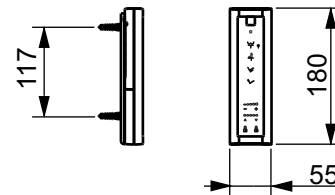

±0=OKFFB

CAN BE COMBINED WITH:

1. RP WC, wall-hung, just to be used for the mentioned WASHLET™ CW542ERY

| | | | |
|--|--|-------------|--|
| Designation | | TOTO | |
| WASHLET™ RX EWATER+, incl. remote controller TCF894CG | | | |
| Altered | | Scale | This drawing including the respective data may neither be duplicated nor modified nor altered without the consent of TOTO Europe GmbH. The usage of the data/technical drawings takes place at user's own risk and under exclusion of any liability of TOTO Europe GmbH and/or of the companies of the TOTO-Group. The indicated dimensions are not binding; products are subject to change. |
| | | 1:10 | |
| | | Signed | |
| | | Date | 15/02/2022 |