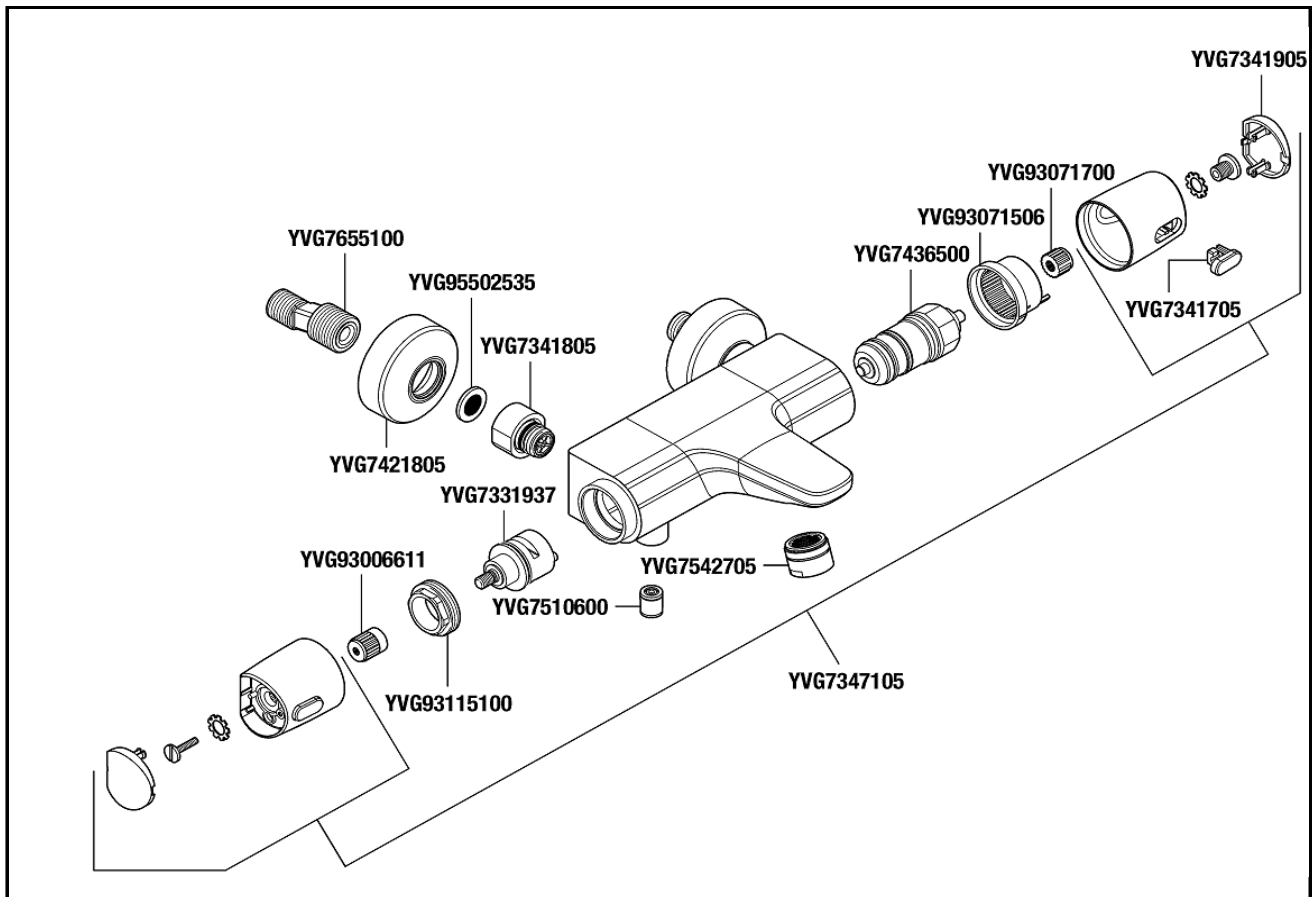

DETW

Aufputz-Bade-Thermostat derby
ohne Brausegarnitur verchromt VIGOUR

Surface mounted bath thermostat derby
without shower set chromed VIGOUR

YVG7331937	Diverter Kartusche für derby Thermostat DETW und DEDSO VIGOUR	Diverter cartridge for derby Thermostat DETW and DEDSO VIGOUR
YVG7341705	Druckknopf derby Safe-Tec für AP-Brause u. -Bade Thermost. VIGOUR	Push button derby safe-tec for surface-mounted shower/bath therm.
YVG7341805	Wandarmaturenanschluss derby Safe-Tec für AP-Brause u. Bade Thermost. VIGOUR	Union nut derby Safe-Tec for surface-mounted shower/bath therm.
YVG7341905	Abdeckkappe für derby AP-Thermostat DETB, DETW und DEDSO VIGOUR	Cover cap for surface-mounted derby DETB, DETW and DEDSO VIGOUR
YVG7347105	Griff-Set derby für Aufputz-Bade-Thermostat VIGOUR	Set of handles derby surface mounted bath thermostat VIGOUR
YVG7421805	Rosette derby / derby style / derby plus für Aufputzbatterien VIGOUR	Escutcheon derby /derby style/derby plus for surface mounted mixers VIGOUR
YVG7436500	Temperaturregeleinheit derby / TipTec AP-Bade-Thermost., Farbset TipTec VIGOUR	Temperature control unit derby/Tiptec surf.moun. bath therm., finish set TipTec
YVG7510600	Rückflussverhind. derby style / Safe-Tec Einh. - AP-Brause- u. Spültischbat. VIGOUR	Non return valve derby style /Safe-Tec Surface mounted shower, and sink mixer
YVG7542705	Strahlregler M 28x1 D für derby und derby style Armaturen VIGOUR	Aerator M28x1 D für derby and derby style faucets VIGOUR
YVG7655100	S-Anschluss für derby / derby style Armaturen VIGOUR	S-Unions for derby / derby style Faucets VIGOUR
YVG93006611	Griffbefestigung derby / derby style AP-Bade-u. Brause-Thermostat VIGOUR	Handle mounting derby / derby style surface mounted bath/shower therm. VIGOUR