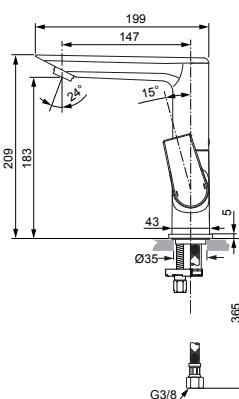

Produced since: **May 2016**

SL basin mixer flex. hose without pop-up waste chrome **A6755AA**

SL basin mixer flex. hose with pop-up waste chrome **A6754AA**

Pos.	Description	Part-Number	Qty.	Pos.	Description	Part-Number	Qty.
1	Lever cpl. with Logo ISI	A 861 129 AA	1 Set	14	Spout		
2	Thread pin M5x6 DIN914	A 860 603 NU	1 pcs	15	Nipple for spout		
3	Handle cap	A 963 751 NU	1 pcs	16	Slide bush	A 861 103 NU	1 pcs
4	Cover cap	A 861 080 AA	1 pcs	17	Thread pin M5x10 Din915	A 861 141 NU	1 pcs
5	Clamping nut M36 x 1	B 961 087 NU	1 pcs	18	Body		
6	Handle srew M4			19	Lift rod cpl. + Pos. 24	B 961 119 AA	1 Set
7	Handle insert + screw	B 961 086 NU	1 Set	20	Flex. hose M8x1-G3/8-420	A 962 370 NU	1 pcs
8	Cartridge Kerox Ø28 + Pos 6	F 960 855 NU	1 Set	21	Escutcheon	B 960 712 AA	1 pcs
9	Hot water limiter - 3 parts	B 961 088 NU	1 Set	22	Bolt M8x92		
10	Aerator M24x1 - 5ltr/min	B 960 754 AA	1 pcs	23	Fixation kit	A 964 520 NU*	1 Set
11	Cap with screw	A 962 149 AA*	1 Set	24	Bracket	A 961 172 NU	1 pcs
12	O-ring Ø 19 x 2,5	A 860 188 NU*	1 Set	25	Pop-up waste complete	A 961 230 AA	1 Set
13	O-ring Ø 13 x 2,5	A 962 728 NU	1 pcs				