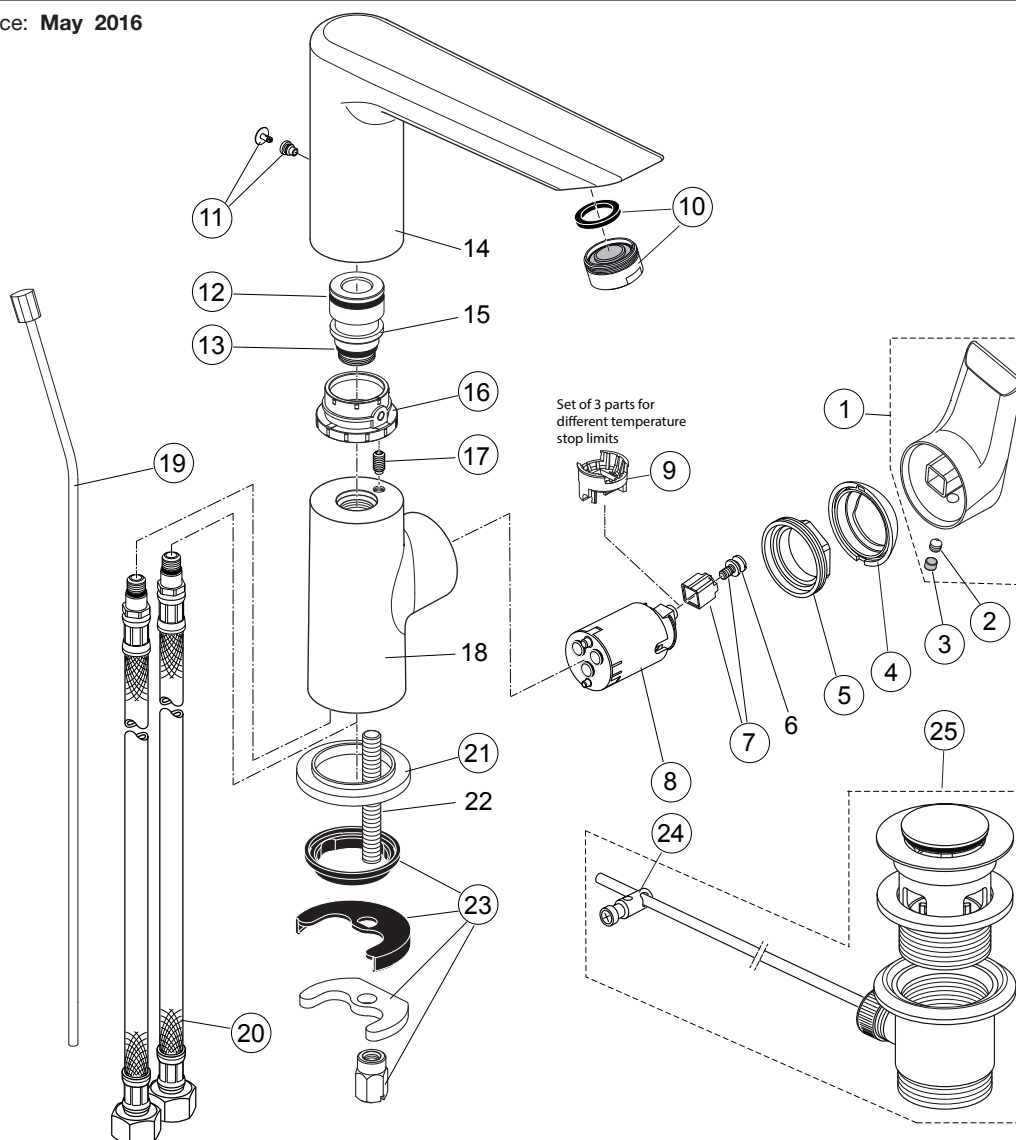

Produced since: **May 2016**

SL basin mixer flex. hose without pop-up waste chrome **A6755AA**

SL basin mixer flex. hose with pop-up waste chrome **A6754AA**

Pos.	Description	Part-Number	Qty.	Pos.	Description	Part-Number	Qty.
1	Lever cpl. with Logo ISI	A 861 129 AA	1 Set	14	Spout		
2	Thread pin M5x6 DIN914	A 860 603 NU	1 pcs	15	Nipple for spout		
3	Handle cap	A 963 751 NU	1 pcs	16	Slide bush	A 861 103 NU	1 pcs
4	Cover cap	A 861 080 AA	1 pcs	17	Thread pin M5x10 Din915	A 861 141 NU	1 pcs
5	Clamping nut M36 x 1	B 961 087 NU	1 pcs	18	Body		
6	Handle srew M4			19	Lift rod cpl. + Pos. 24	B 961 119 AA	1 Set
7	Handle insert + screw	B 961 086 NU	1 Set	20	Flex. hose M8x1-G3/8-420	A 962 370 NU	1 pcs
8	Cartridge Kerox Ø28 + Pos 6	F 960 855 NU	1 Set	21	Escutcheon	B 960 712 AA	1 pcs
9	Hot water limiter - 3 parts	B 961 088 NU	1 Set	22	Bolt M8x92		
10	Aerator M24x1 - 5ltr/min	B 960 754 AA	1 pcs	23	Fixation kit	A 964 520 NU*	1 Set
11	Cap with screw	A 962 149 AA*	1 Set	24	Bracket	A 961 172 NU	1 pcs
12	O-ring Ø 19 x 2,5	A 860 188 NU*	1 Set	25	Pop-up waste complete	A 961 230 AA	1 Set
13	O-ring Ø 13 x 2,5	A 962 728 NU	1 pcs				

*Universal set (not all parts needed)