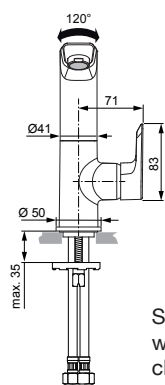

Produced since: **May 2016**

SL basin mixer flex. hose without pop-up waste chrome **A6755AA**

SL basin mixer flex. hose with pop-up waste chrome **A6754AA**

Pos.	Description	Part-Number	Qty.	Pos.	Description	Part-Number	Qty.
1	Lever cpl. with Logo ISI	A 861 129 AA	1 Set	14	Spout		
2	Thread pin M5x6 DIN914	A 860 603 NU	1 pcs	15	Nipple for spout		
3	Handle cap	A 963 751 NU	1 pcs	16	Slide bush	A 861 103 NU	1 pcs
4	Cover cap	A 861 080 AA	1 pcs	17	Thread pin M5x10 Din915	A 861 141 NU	1 pcs
5	Clamping nut M36 x 1	B 961 087 NU	1 pcs	18	Body		
6	Handle srew M4			19	Lift rod cpl. + Pos. 24	B 961 119 AA	1 Set
7	Handle insert + screw	B 961 086 NU	1 Set	20	Flex. hose M8x1-G3/8-420	A 962 370 NU	1 pcs
8	Cartridge Kerox Ø28 + Pos 6	F 960 855 NU	1 Set	21	Escutcheon	B 960 712 AA	1 pcs
9	Hot water limiter - 3 parts	B 961 088 NU	1 Set	22	Bolt M8x92		
10	Aerator M24x1 - 5ltr/min	B 960 754 AA	1 pcs	23	Fixation kit	A 964 520 NU*	1 Set
11	Cap with screw	A 962 149 AA*	1 Set	24	Bracket	A 961 172 NU	1 pcs
12	O-ring Ø 19 x 2,5	A 860 188 NU*	1 Set	25	Pop-up waste complete	A 961 230 AA	1 Set
13	O-ring Ø 13 x 2,5	A 962 728 NU	1 pcs				