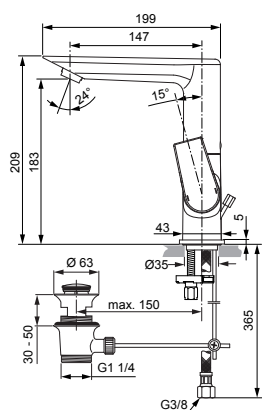

Produced since: **May 2016**

SL basin mixer flex. hose without pop-up waste chrome **A6755AA**

SL basin mixer flex. hose with pop-up waste chrome **A6754AA**

Pos.	Description	Part-Number	Qty.	Pos.	Description	Part-Number	Qty.
1	Lever cpl. with Logo ISI	A 861 129 AA	1 Set	14	Spout		
2	Thread pin M5x6 DIN914	A 860 603 NU	1 pcs	15	Nipple for spout		
3	Handle cap	A 963 751 NU	1 pcs	16	Slide bush	A 861 103 NU	1 pcs
4	Cover cap	A 861 080 AA	1 pcs	17	Thread pin M5x10 Din915	A 861 141 NU	1 pcs
5	Clamping nut M36 x 1	B 961 087 NU	1 pcs	18	Body		
6	Handle srew M4			19	Lift rod cpl. + Pos. 24	B 961 119 AA	1 Set
7	Handle insert + screw	B 961 086 NU	1 Set	20	Flex. hose M8x1-G3/8-420	A 962 370 NU	1 pcs
8	Cartridge Kerox Ø28 + Pos 6	F 960 855 NU	1 Set	21	Escutcheon	B 960 712 AA	1 pcs
9	Hot water limiter - 3 parts	B 961 088 NU	1 Set	22	Bolt M8x92		
10	Aerator M24x1 - 5ltr/min	B 960 754 AA	1 pcs	23	Fixation kit	A 964 520 NU*	1 Set
11	Cap with screw	A 962 149 AA*	1 Set	24	Bracket	A 961 172 NU	1 pcs
12	O-ring Ø 19 x 2,5	A 860 188 NU*	1 Set	25	Pop-up waste complete	A 961 230 AA	1 Set
13	O-ring Ø 13 x 2,5	A 962 728 NU	1 pcs				