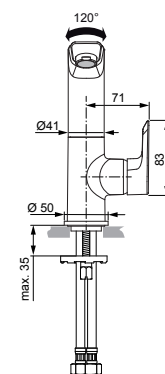

Produced since: **May 2016**

SL basin mixer flex. hose without pop-up waste chrome **A6755AA**

SL basin mixer flex. hose with pop-up waste chrome **A6754AA**

Pos.	Description	Part-Number	Qty.	Pos.	Description	Part-Number	Qty.
1	Lever cpl. with Logo ISI	A 861 129 AA	1 Set	14	Spout		
2	Thread pin M5x6 DIN914	A 860 603 NU	1 pcs	15	Nipple for spout		
3	Handle cap	A 963 751 NU	1 pcs	16	Slide bush	A 861 103 NU	1 pcs
4	Cover cap	A 861 080 AA	1 pcs	17	Thread pin M5x10 Din915	A 861 141 NU	1 pcs
5	Clamping nut M36 x 1	B 961 087 NU	1 pcs	18	Body		
6	Handle srew M4			19	Lift rod cpl. + Pos. 24	B 961 119 AA	1 Set
7	Handle insert + screw	B 961 086 NU	1 Set	20	Flex. hose M8x1-G3/8-420	A 962 370 NU	1 pcs
8	Cartridge Kerox Ø28 + Pos 6	F 960 855 NU	1 Set	21	Escutcheon	B 960 712 AA	1 pcs
9	Hot water limiter - 3 parts	B 961 088 NU	1 Set	22	Bolt M8x92		
10	Aerator M24x1 - 5ltr/min	B 960 754 AA	1 pcs	23	Fixation kit	A 964 520 NU*	1 Set
11	Cap with screw	A 962 149 AA*	1 Set	24	Bracket	A 961 172 NU	1 pcs
12	O-ring Ø 19 x 2,5	A 860 188 NU*	1 Set	25	Pop-up waste complete	A 961 230 AA	1 Set
13	O-ring Ø 13 x 2,5	A 962 728 NU	1 pcs				