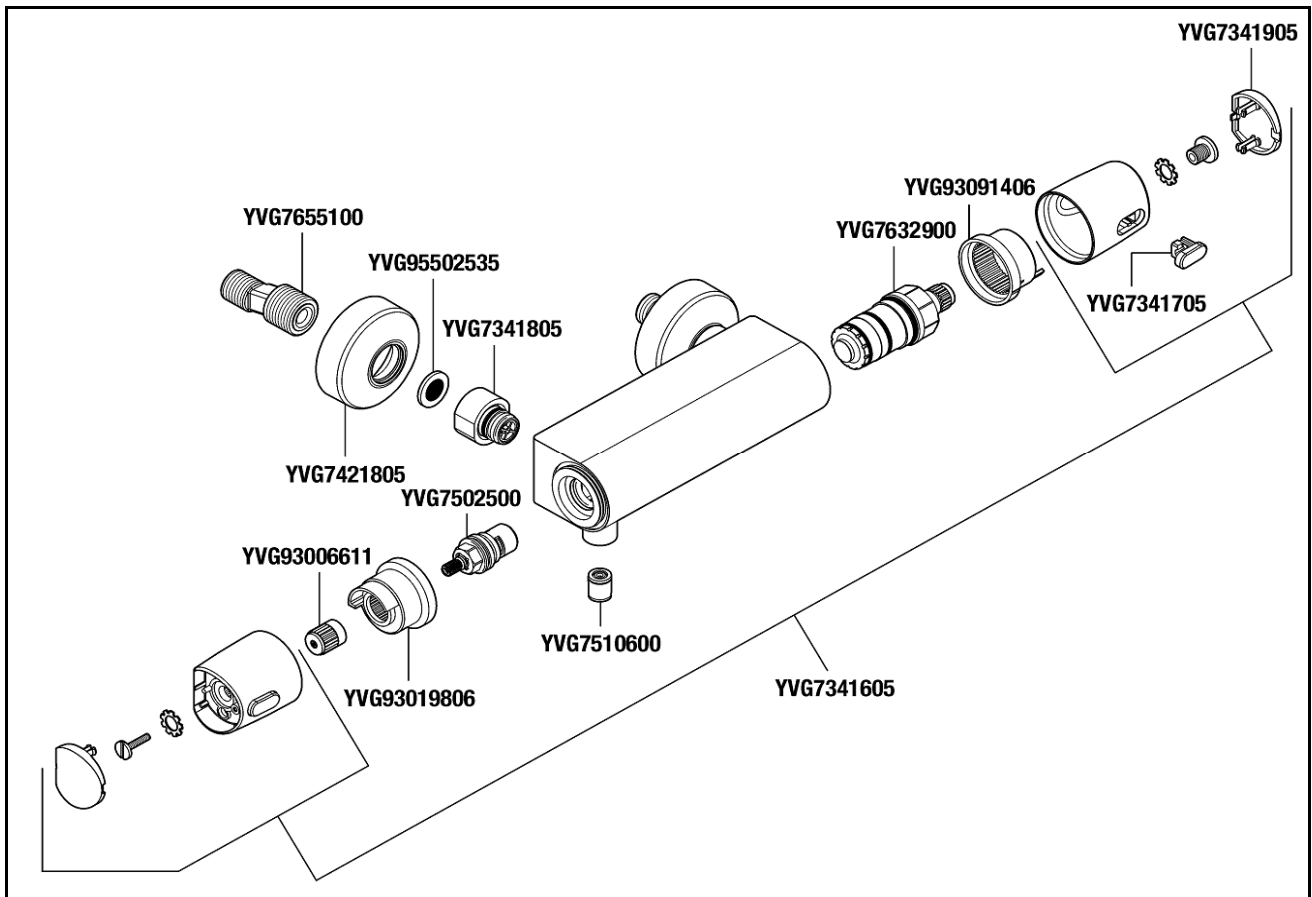

DET B

Aufputz-Brause-Thermostat derby Safe-Tec ohne Brausegarnitur verchromt VIGOUR

Surface mounted shower thermostat derby without shower set chromed VIGOUR

YVG7341605	Griffset derby Safe-Tec für AP-Brause-Thermostat VIGOUR	Set of handles for derby safe-tec for surface-mounted bath therm. VIGOUR
YVG7341705	Druckknopf derby Safe-Tec für AP-Brause u. -Bade Thermost. VIGOUR	Push button derby safe-tec for surface-mounted shower/bath therm.
YVG7341805	Wandarmaturenanschluss derby Safe-Tec für AP-Brause u. Bade Thermost. VIGOUR	Union nut derby Safe-Tec for surface-mounted shower/bath therm.
YVG7341905	Abdeckkappe für derby AP-Thermostat DETB, DETW und DEDSO VIGOUR	Cover cap for surface-mounted derby DETB, DETW and DEDSO VIGOUR
YVG7421805	Rosette derby / derby style / derby plus für Aufputzbatterien VIGOUR	Escutcheon derby /derby style/derby plus for surface mounted mixers VIGOUR
YVG7632900	Temperaturregelein.derby/Safe-Tec/clivia Farbset. Therm. u. AP-Brause. Therm.VIGOUR	Temperature control unit derby/Safe-Tec Finish set surface mounted shower therm.
YVG7502500	Keramik- Oberteil G1/2" 180° für derby DETB und DESTV VIGOUR	Top Force (Ceramic) G1/2 90° for derby DETB and DESTV VIGOUR
YVG7510600	Rückflussverhind. derby style / Safe-Tec Einh.- AP-Brause- u. Spültischbat.VIGOUR	Non return valve derby style /Safe-Tec Surface mounted shower, and sink mixer
YVG7655100	S-Anschluss für derby / derby style Armaturen VIGOUR	S-Unions for derby / derby style Faucets VIGOUR
YVG93006611	Griffbefestigung derby / derby style AP-Bade-u. Brause-Thermostat VIGOUR	Handle mounting derby / derby style surface mounted bath/shower therm.VIGOUR
YVG93019806	Justierbuchse derby Safe-Tec/ derby plus für AP-Brause Thermostat VIGOUR	Sleeve for adjustment Safetec/derby plus for surface-mounted shower therm. VIGOUR